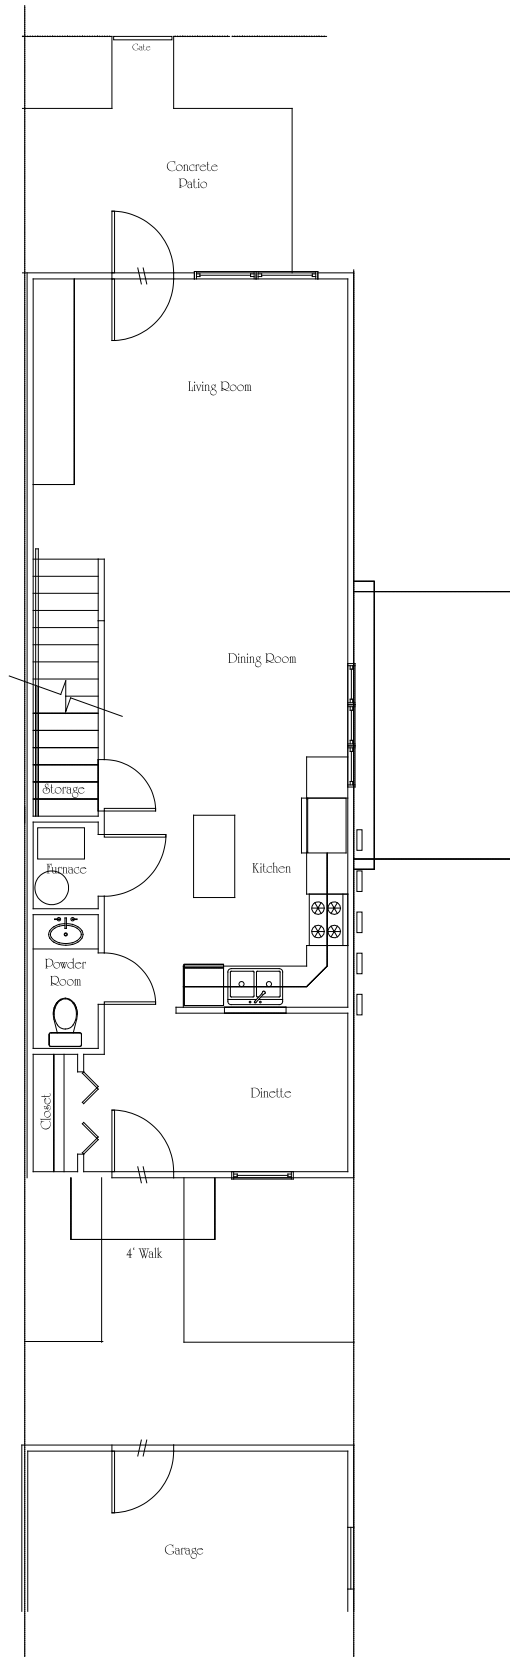

2 BEDROOMS
2.5 BATHS
1582 APPROX. SQ. FT.

UNIT 55 MAIN LEVEL

This is meant to be a representation only. All plans are subject to change.
Copyright Ludington West L.L.C.
Ludington Michigan

UNIT 55 UPPER LEVEL & LOFT