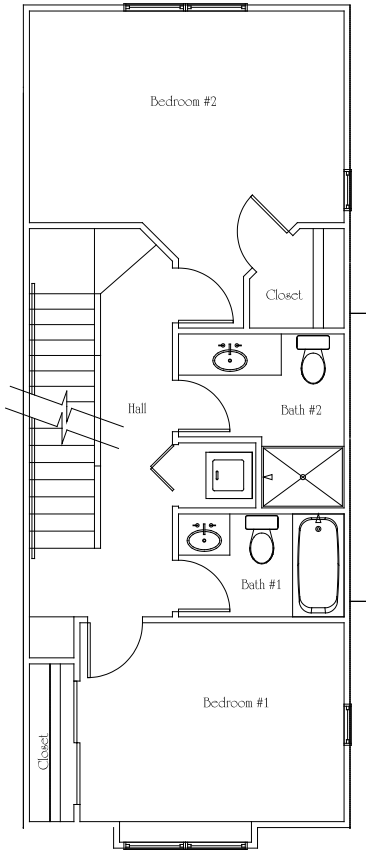

2 BEDROOMS
2.5 BATHS
1582 APPROX. SQ. FT.

UNIT 55 MAIN LEVEL

This is meant to be a representation only. All plans are subject to change.
Copyright Ludington West L.L.C.
Ludington Michigan

UNIT 55 UPPER LEVEL & LOFT